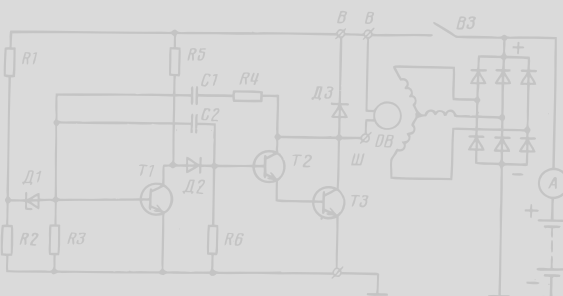

TRIME[®]
Power Division

MGTP 600SSY ECO

PORTABLE LINE - STAGE V

PORTABLE LINE - STAGE V

MGTP 600SSY ECO

DIESEL ENGINE DRIVEN GENERATING SET
3000 r.p.m.

YANMAR

AIR
cooled

SINGLE
phase

SINGLE
phase

STAGE 5
CERTIFIED

MGTP 600SSY ECO

Code **PP15-6MS2**

DISTRIBUTION PANEL

2x 16A-115V CEE socket
1x 32A-115V CEE socket
1x 32A-230V CEE socket
1x 16A-230V CEE socket

TECHNICAL DATA

FUEL CONSUMPTION

Fuel tank capacity	25 l
Fuel consumption 75% load PRP	1,4 l/h
Running time	18 h

DIMENSIONS & WEIGHT

Dry weight	207 Kg
Dimensions (L. x W. x H.)	1570 x 760 x 980 mm

STANDARD FEATURES

Eco Auto Start/Stop mode allows the generator to automatically start & stop according to generator power demand
Linz alternator
Yanmar electric start diesel engine (Stage 5)
HVO (Hydrotreated Vegetable Oil) fuel approved
Emergency stop button
Central lifting eye and front & side fork pockets
Complete with trolley kit + folding handles