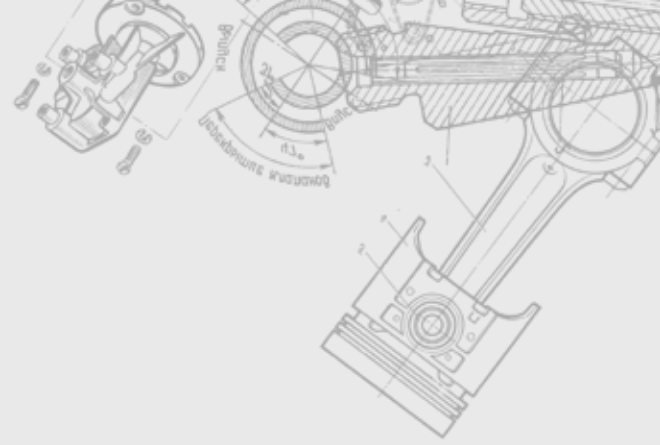

T-ZERO^{PRO}

POWER & INNOVATION